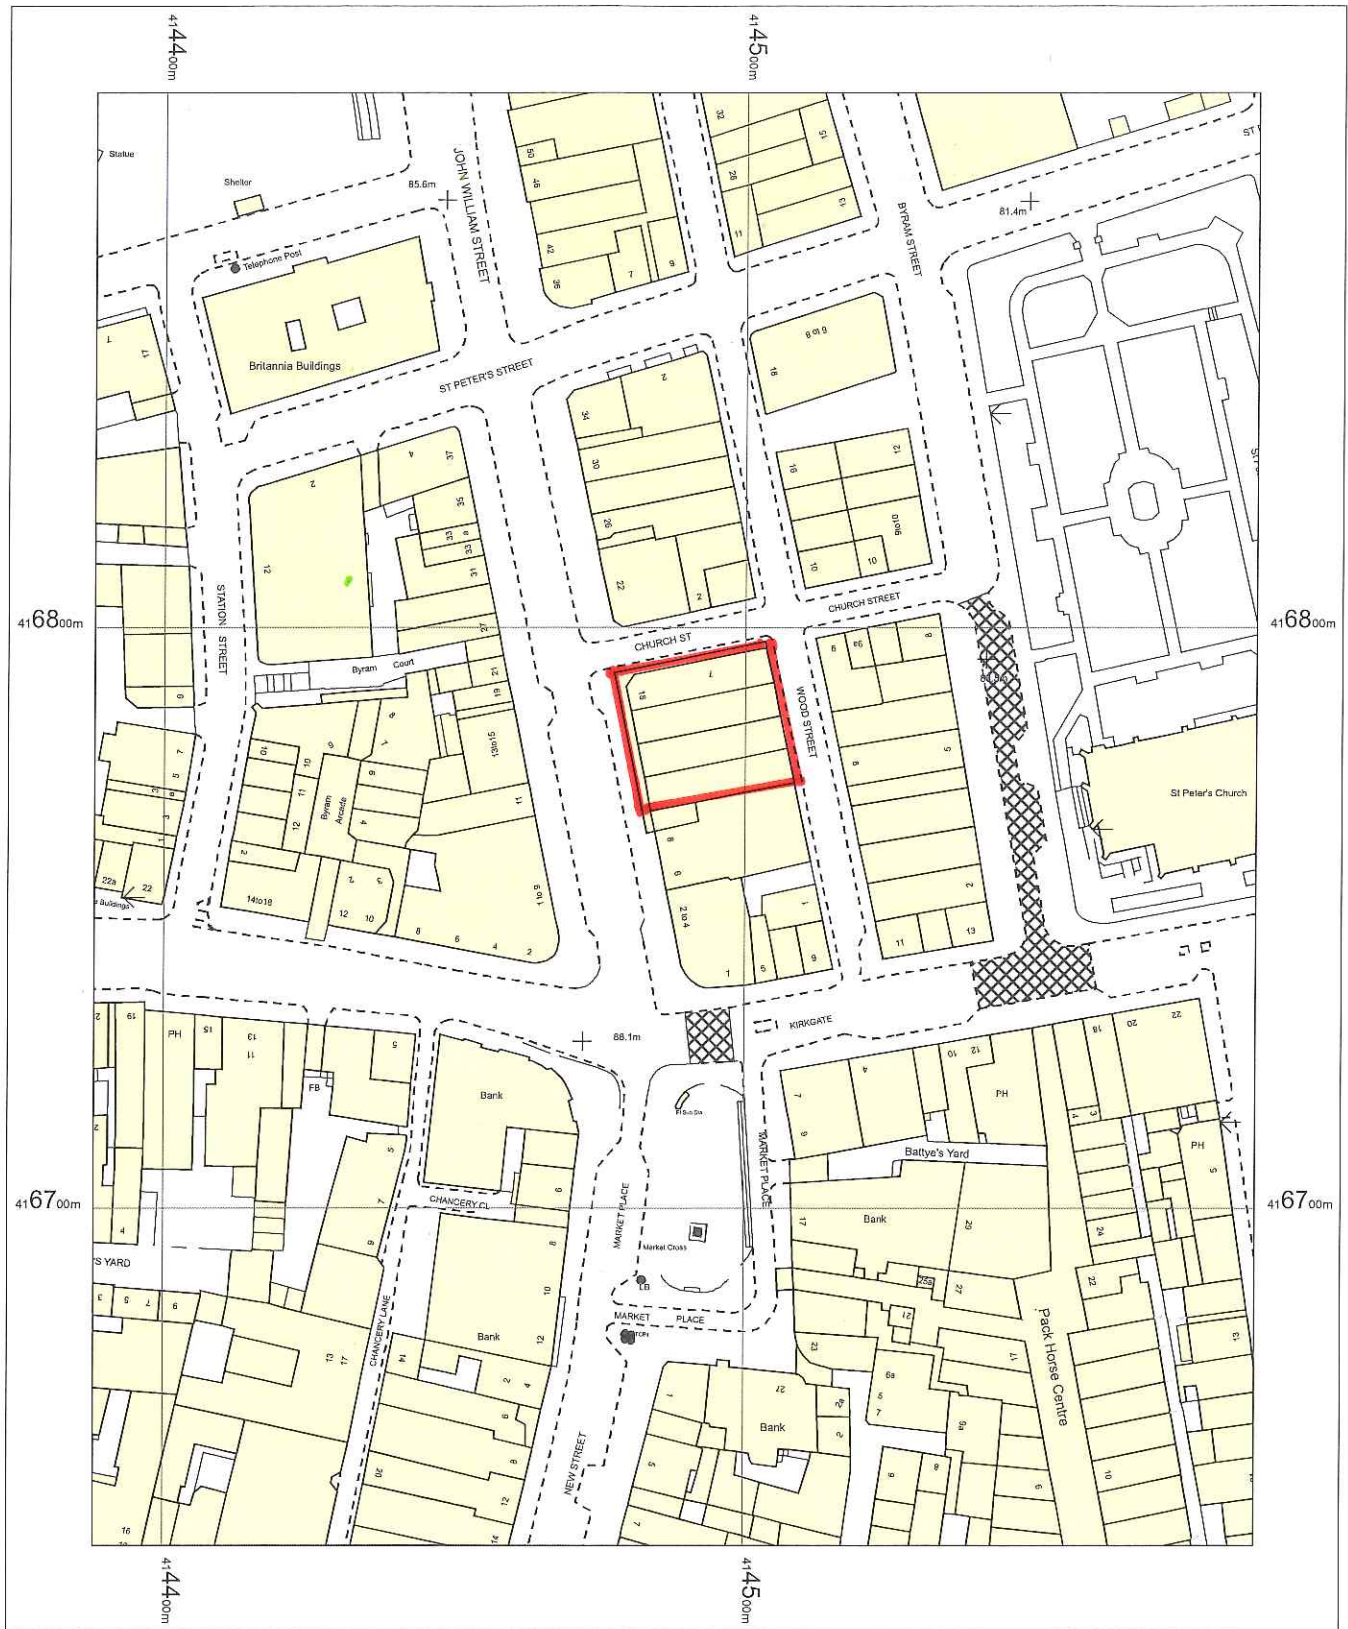

PEARL HOUSE HUDDERSFIELD

OS MasterMap 1250/2500/10000 scale
 09 May 2017, ID: MDP-00622109
www.mapdataportal.co.uk

1:1250 scale print at A4, Centre: 414488 E, 416767 N

©Crown Copyright and database rights 2016 OS
 100019980

Maps @ Malcom Hughes Ltd
 Tel: 0161 926 0650

PEARL HOUSE HUDDERSFIELD

OS MasterMap 1250/2500/10000 scale
09 May 2017, ID: MDP-00622109
www.mapdataportal.co.uk

1:1250 scale print at A4, Centre: 414488 E, 416767 N

©Crown Copyright and database rights 2016 OS
100019980

Maps @ Malcolm Hughes Ltd
Tel: 0161 926 0650