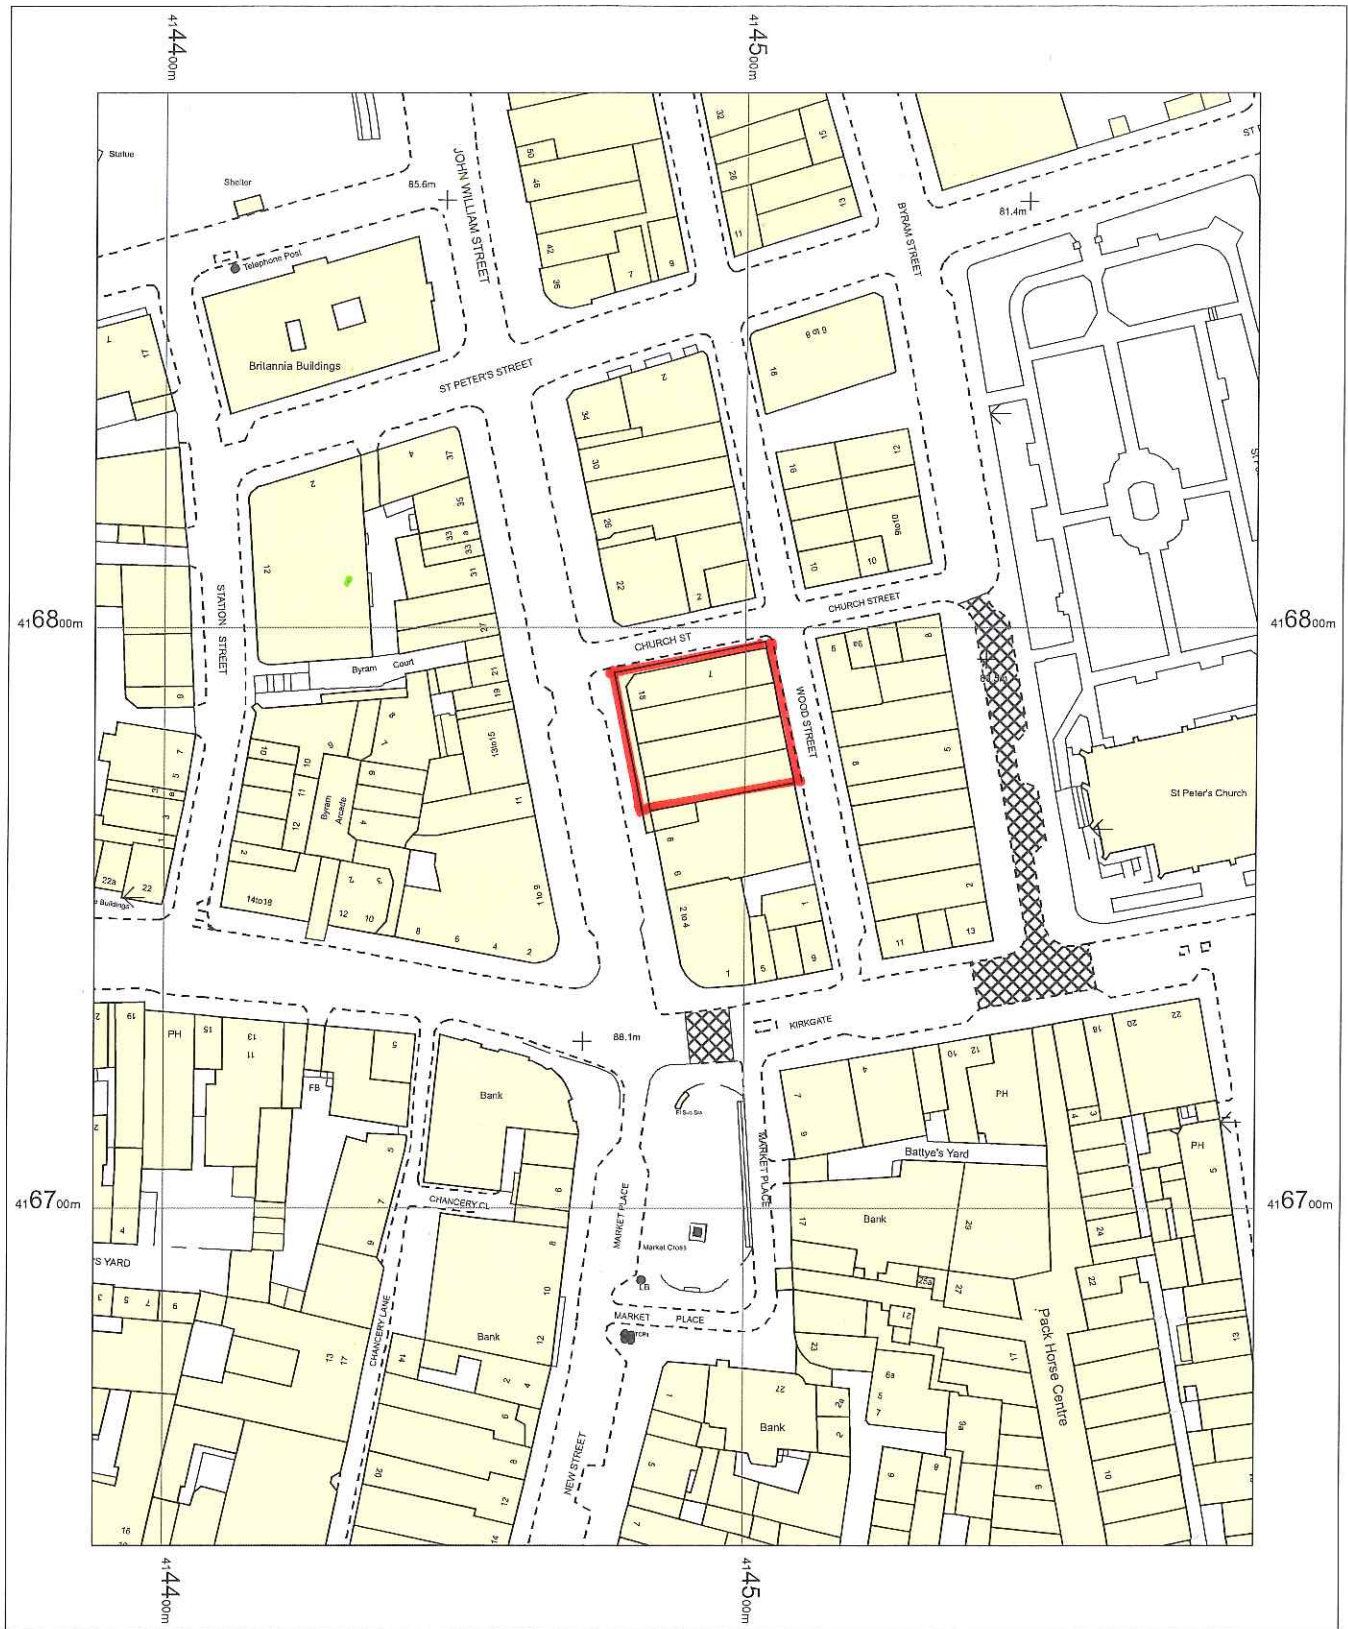

PEARL HOUSE HUDDERSFIELD

OS MasterMap 1250/2500/10000 scale
 09 May 2017, ID: MDP-00622109
www.mapdataportal.co.uk

1:1250 scale print at A4, Centre: 414488 E, 416767 N

©Crown Copyright and database rights 2016 OS
 100019980

Maps @ Malcom Hughes Ltd
 Tel: 0161 926 0650

PEARL HOUSE HUDDERSFIELD

OS MasterMap 1250/2500/10000 scale
09 May 2017, ID: MDP-00622109
www.mapdataportal.co.uk

1:1250 scale print at A4, Centre: 414488 E, 416767 N

©Crown Copyright and database rights 2016 OS
100019980

Maps @ Malcolm Hughes Ltd
Tel: 0161 926 0650